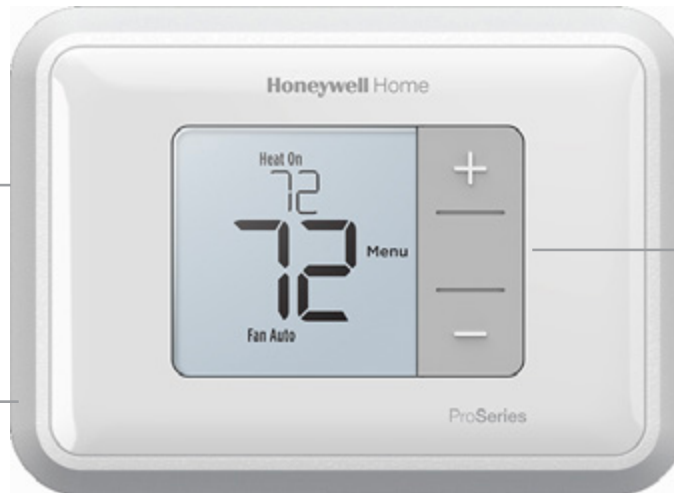

Take Comfort Up A Notch

T3 Pro Non-Programmable Thermostat

T3 Pro

Simple to read. Simple to use.

The T3 Pro is designed for those who want to keep their comfort simple. This intuitive non-programmable thermostat has an easy-to-read digital display, up and down vertical buttons and a rectangular footprint that makes it ideal for covering up old thermostat wall marks.

STRAIGHTFORWARD BACKLIT DISPLAY-SHOWS

Current room temperature and set point temperature simultaneously.

BASIC OPERATION

Auto change from heat to cool.

PRECISE COMFORT CONTROL (+/-1°F)

Basic up-down controls maintain consistent comfort with high accuracy.

DUAL POWERED

Can be powered by AA batteries or common wire. Set an alert to change AA batteries to maintain comfort controls with memory storage even during a power outage.

5-YEAR WARRANTY

Upgrade Options

TH6220WF2006

T6 Pro Smart provides energy savings settings using scheduling or geofencing, as well as App control when you're home or away

THX321WFS2001W

T10 Pro Smart with wireless sensor has the same great features as the T6 Pro Smart, but also allows you optimize comfort using wireless sensors.